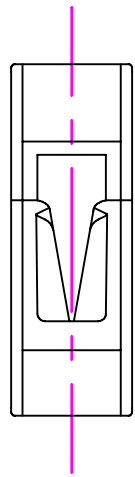

M4 4/4.2mm  $\varnothing$ 3-6mm  
 #8 (5/32") No.8 1/8" - 1/4"

Scale 1:1  
 All dimensions in mm.

**Clamcleat®**  
 Rope cleats

Clamcleats Limited  
 Watchmead  
 Welwyn Garden City  
 Hertfordshire AL7 1AP  
 England

Telephone +44 (0)1707 330101  
 Fax +44 (0)1707 321269  
<http://www.clamcleat-rope-cleats.com>

Issue: 2.	May 2006 ID232.dwg
Material:	Nylon
Installation Drawing for:-	<b>CL232</b> Cub