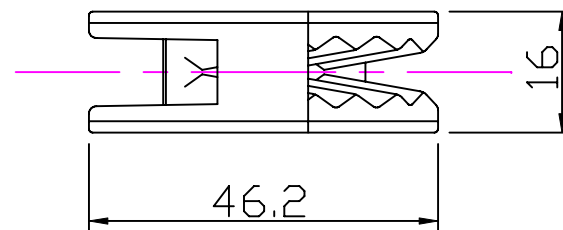

M4 4/4.2mm  $\varnothing$ 3-6mm  
 #8 (5/32") No.8 1/8" - 1/4"

Scale 1:1  
 All dimensions in mm.

**Clamcleat®**  
 Rope cleats

Clamcleats Limited  
 Watchmead  
 Welwyn Garden City  
 Hertfordshire AL7 1AP  
 England

Telephone +44 (0)1707 330101  
 Fax +44 (0)1707 321269  
<http://www.clamcleat-rope-cleats.com>

Issue: 2.	May 2006 ID232.dwg
Material:	Nylon
Installation Drawing for:-	<b>CL232</b> Cub