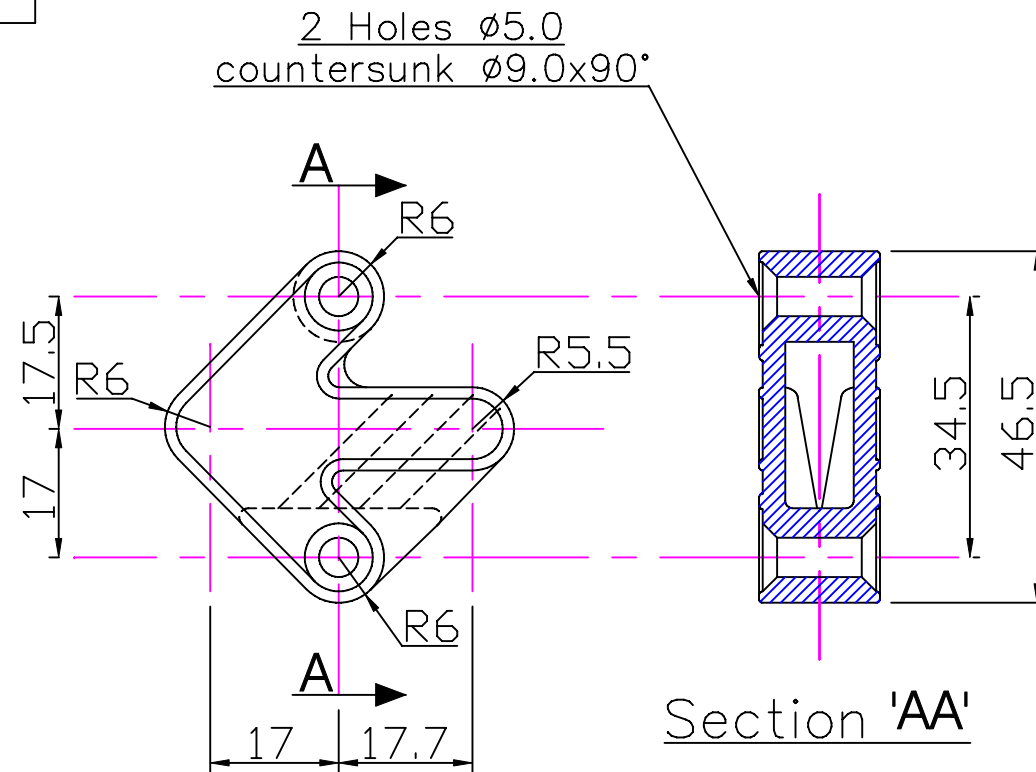

M4 4/4.2mm  $\varnothing$ 3-6mm  
 #8 (5/32") No.8 1/8" - 1/4"

Scale 1:1  
 All dimensions in mm.

**Clamcleat®**  
 Rope cleats

Clamcleats Limited  
 Watchmead  
 Welwyn Garden City  
 Hertfordshire AL7 1AP  
 England

Telephone +44 (0)1707 330101  
 Fax +44 (0)1707 321269  
<http://www.clamcleat-rope-cleats.com>

Issue: 2.	May 2006 ID232.dwg
Material:	Nylon
Installation Drawing for:-	<b>CL232</b> Cub