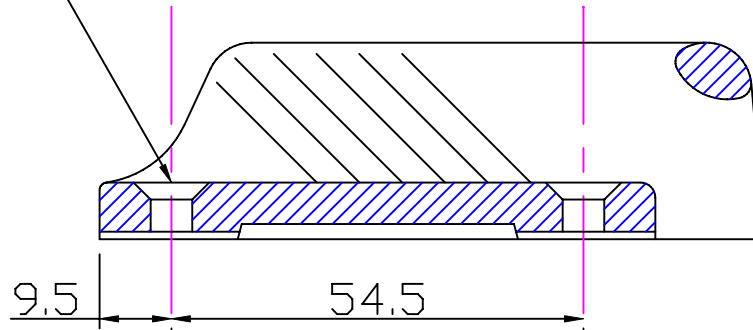

Section 'AA'

Issue: 2. May 2006
ID231.dwg

Material:
Nylon

Installation Drawing for:-
CL231
Midi
with Integral Fairlead

Clamcleats Limited
Watchmead
Welwyn Garden City
Hertfordshire AL7 1AP
England

Telephone +44 (0)1707 330101
Fax +44 (0)1707 321269
<http://www.clamcleat-rope-cleats.com>