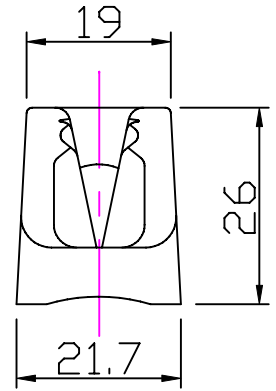

Section 'AA'

Issue: 2. May 2006
ID231.dwg

Material:
Nylon

Installation Drawing for:-
CL231
Midi
with Integral Fairlead

Clamcleats Limited
Watchmead
Welwyn Garden City
Hertfordshire AL7 1AP
England

Telephone +44 (0)1707 330101
Fax +44 (0)1707 321269
<http://www.clamcleat-rope-cleats.com>