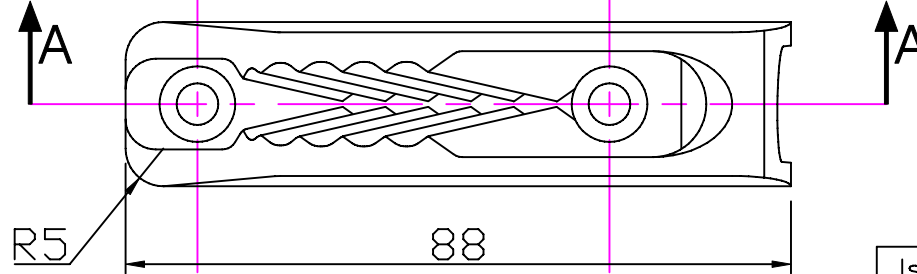

Section 'AA'

Issue: 2. May 2006
ID231.dwg

Material:
Nylon

Installation Drawing for:-
CL231
Midi
with Integral Fairlead

Clamcleats Limited
Watchmead
Welwyn Garden City
Hertfordshire AL7 1AP
England

Telephone +44 (0)1707 330101
Fax +44 (0)1707 321269
<http://www.clamcleat-rope-cleats.com>