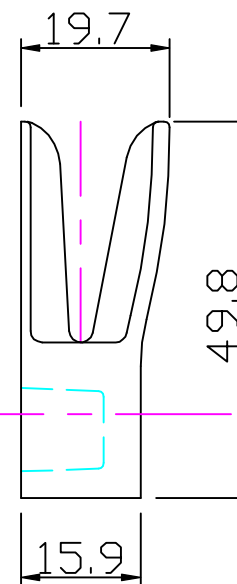

M6 6.3mm $\phi 6 - 10\text{mm}$
 1/4" No.14 1/4" - 3/8"

Section 'AA'

Clamcleat®
 Rope cleats

Clamcleats Limited
 Watchmead
 Welwyn Garden City
 Hertfordshire AL7 1AP
 England

Telephone +44 (0)1707 330101
 Fax +44 (0)1707 321269
<http://www.clamcleat-rope-cleats.com>

Scale 1:1
 All dimensions in mm.

Issue: 1.	Dec 1998
ID206.dwg	
Material: Nylon	
Installation Drawing for:- CL206 Lateral (Starboard)	