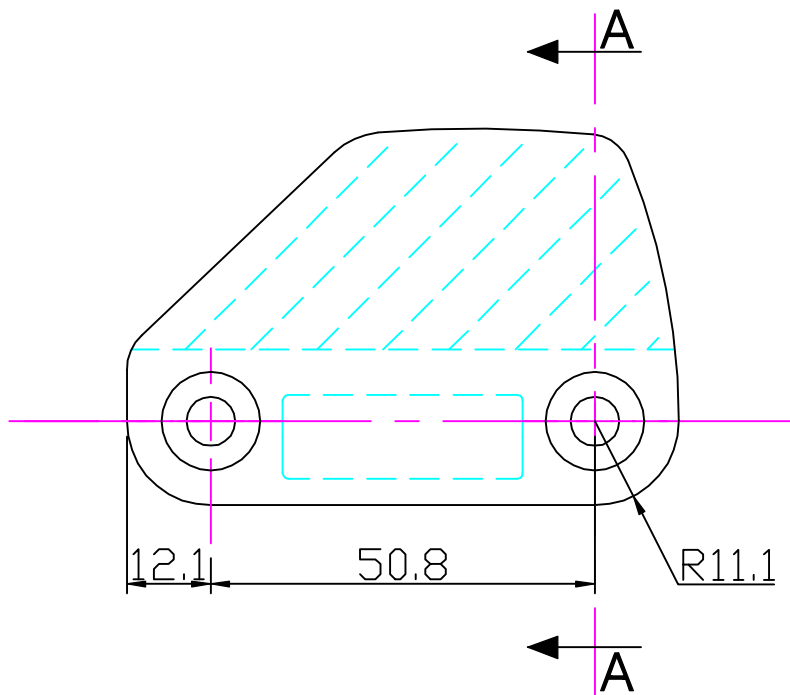

M6 6.3mm $\phi 6 - 10\text{mm}$
 1/4" No.14 1/4" - 3/8"

Section 'AA'

Clamcleat®
 Rope cleats

Clamcleats Limited
 Watchmead
 Welwyn Garden City
 Hertfordshire AL7 1AP
 England

Telephone +44 (0)1707 330101
 Fax +44 (0)1707 321269
<http://www.clamcleat-rope-cleats.com>

Scale 1:1
 All dimensions in mm.

Issue: 1.	Dec 1998
ID206.dwg	
Material: Nylon	
Installation Drawing for:- CL206 Lateral (Starboard)	