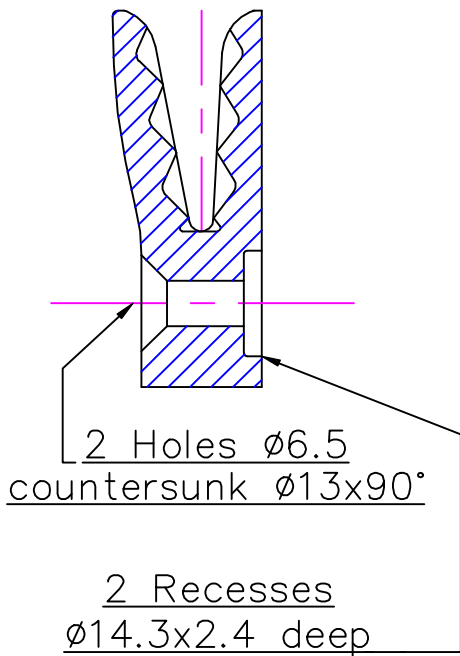

M6 6.3mm $\phi 6 - 10\text{mm}$
 1/4" No.14 1/4" - 3/8"

Section 'AA'

Clamcleat®
 Rope cleats

Clamcleats Limited
 Watchmead
 Welwyn Garden City
 Hertfordshire AL7 1AP
 England

Telephone +44 (0)1707 330101
 Fax +44 (0)1707 321269
<http://www.clamcleat-rope-cleats.com>

Scale 1:1
 All dimensions in mm.

Issue: 1.	Dec 1998
ID206.dwg	
Material: Nylon	
Installation Drawing for:- CL206 Lateral (Starboard)	