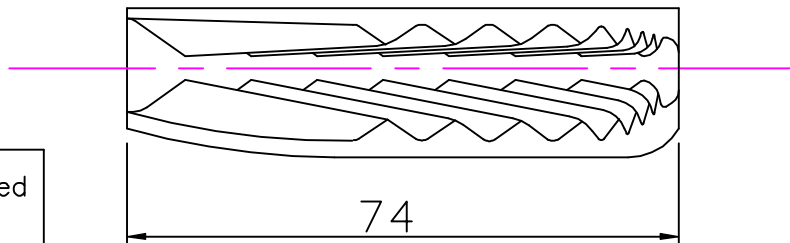

M6 6.3mm $\phi 6 - 10\text{mm}$
 1/4" No.14 1/4" - 3/8"

Section 'AA'

Clamcleat®
 Rope cleats

Clamcleats Limited
 Watchmead
 Welwyn Garden City
 Hertfordshire AL7 1AP
 England

Telephone +44 (0)1707 330101
 Fax +44 (0)1707 321269
<http://www.clamcleat-rope-cleats.com>

Scale 1:1
 All dimensions in mm.

Issue: 1.	Dec 1998
ID206.dwg	
Material: Nylon	
Installation Drawing for:- CL206 Lateral (Starboard)	